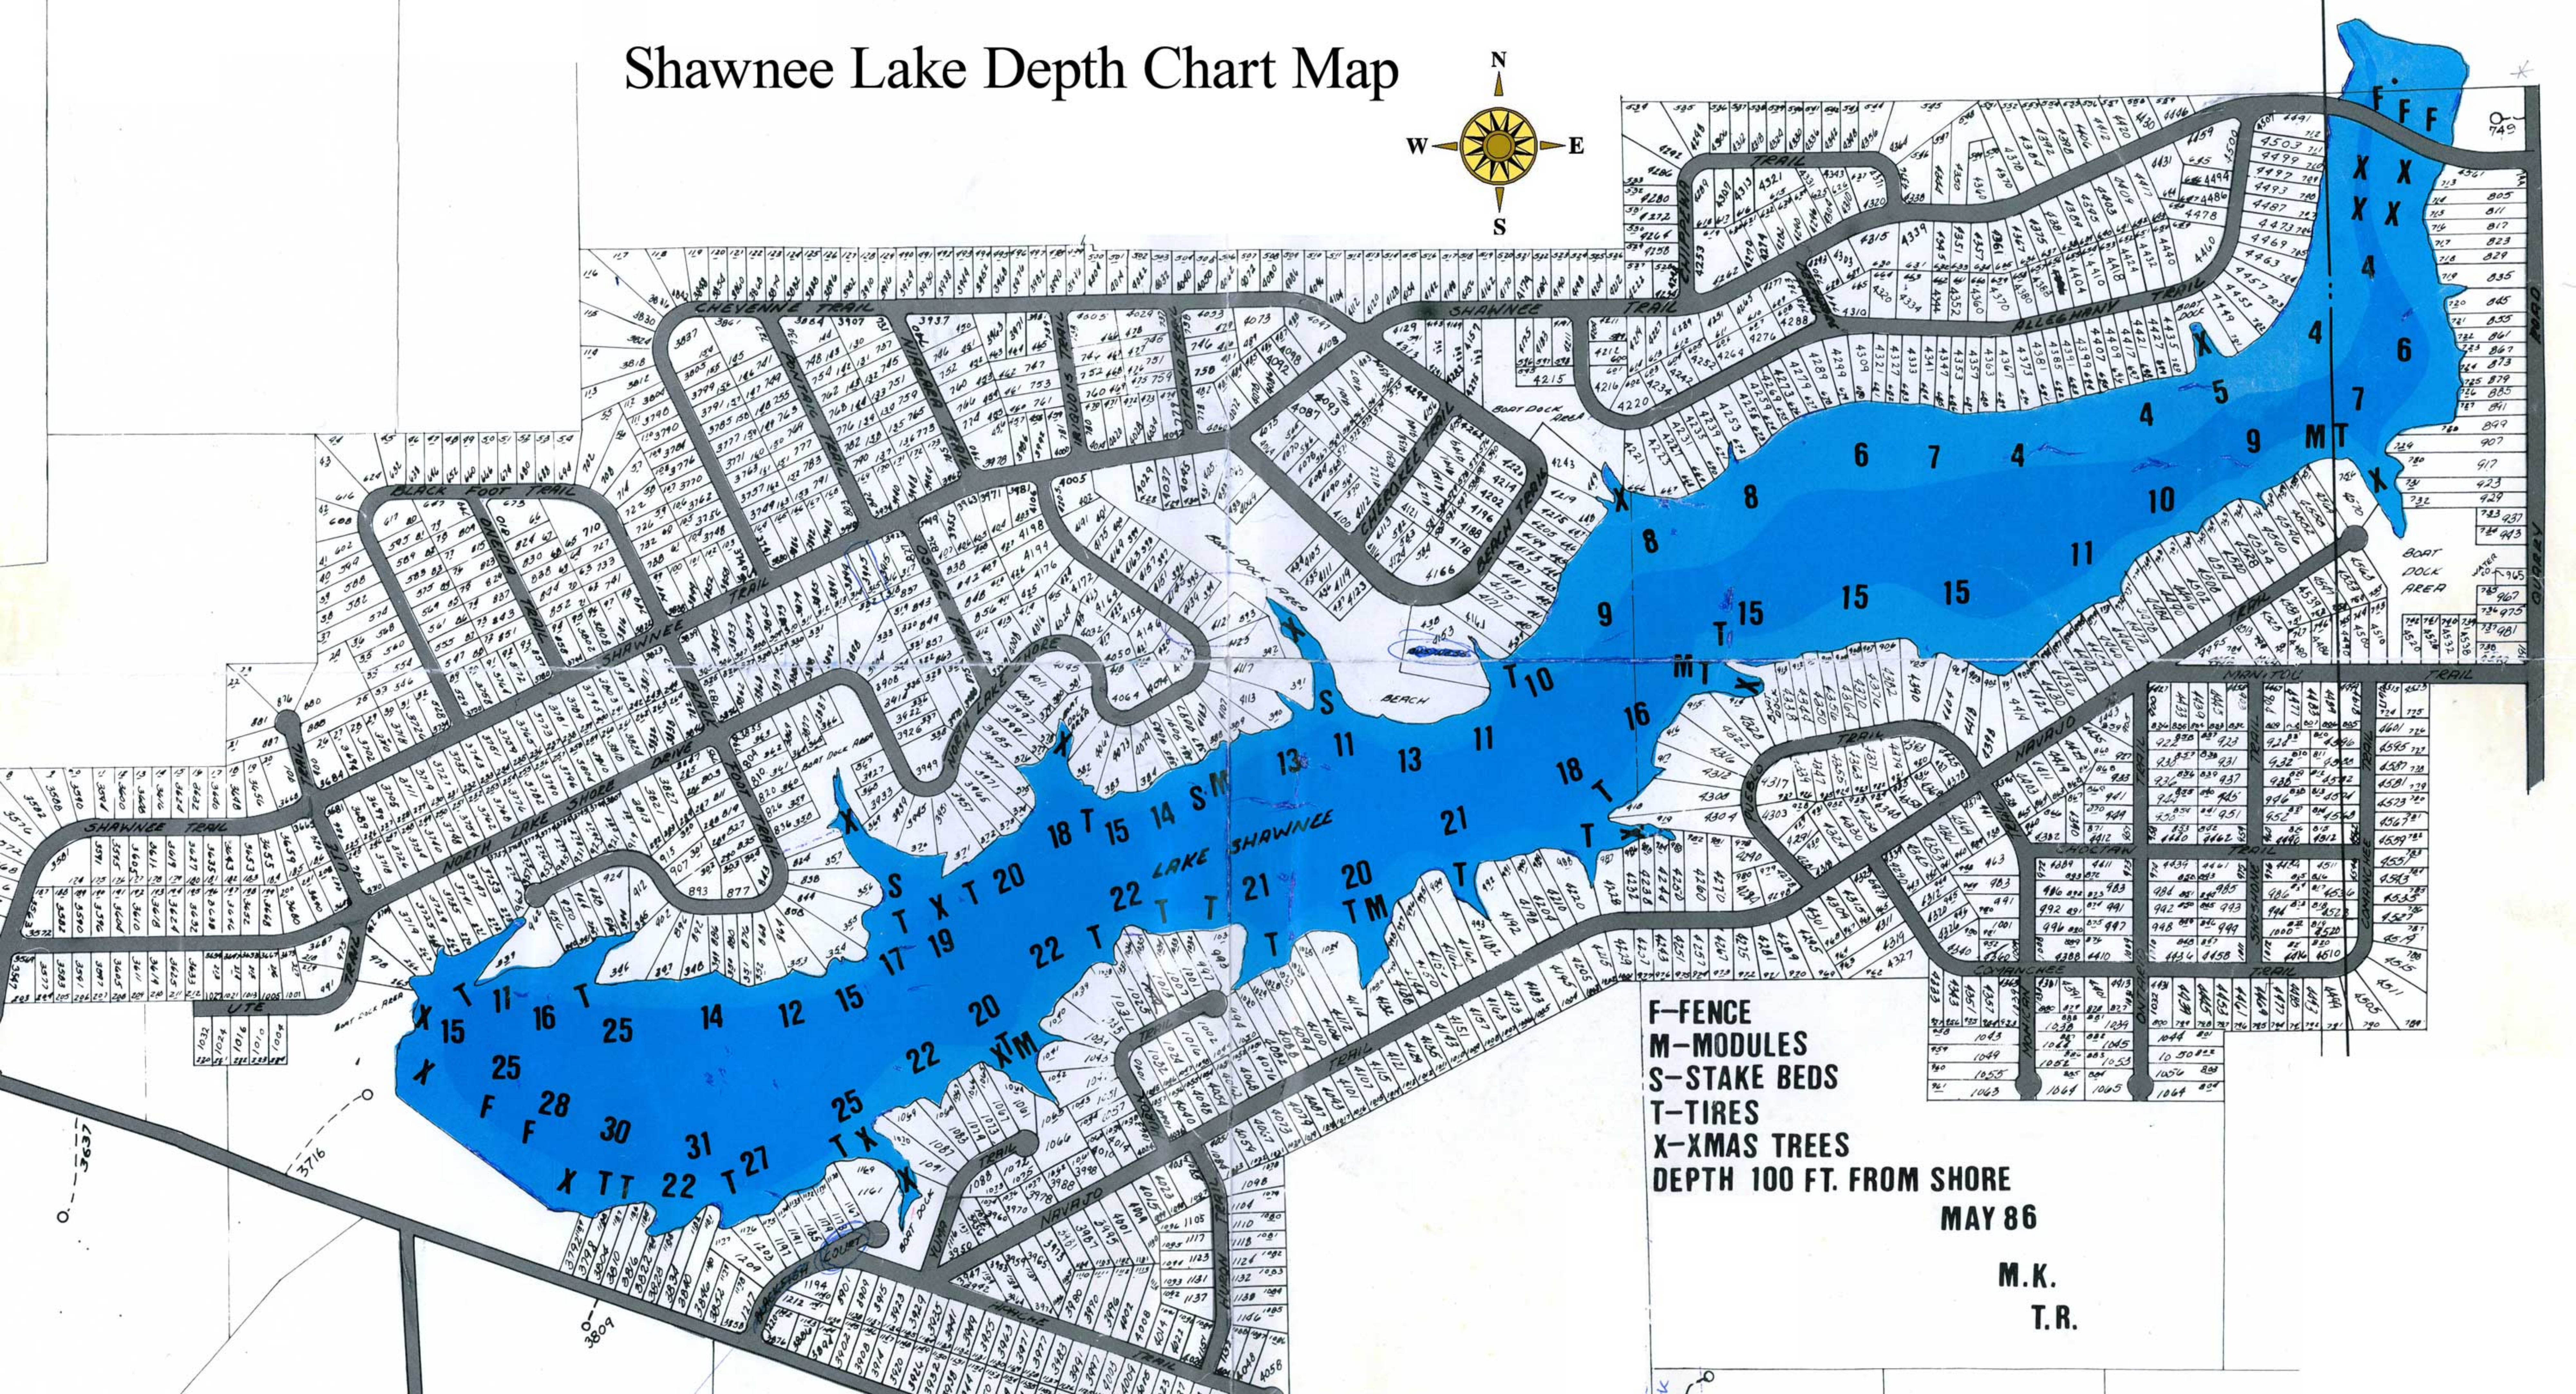

Shawnee Lake Depth Chart Map

F-FENCE
M-MODULES
S-STAKE BEDS
T-TIRES
X-XMAS TREES
DEPTH 100 FT. FROM SHORE

MAY 86

M.K.
T.R.